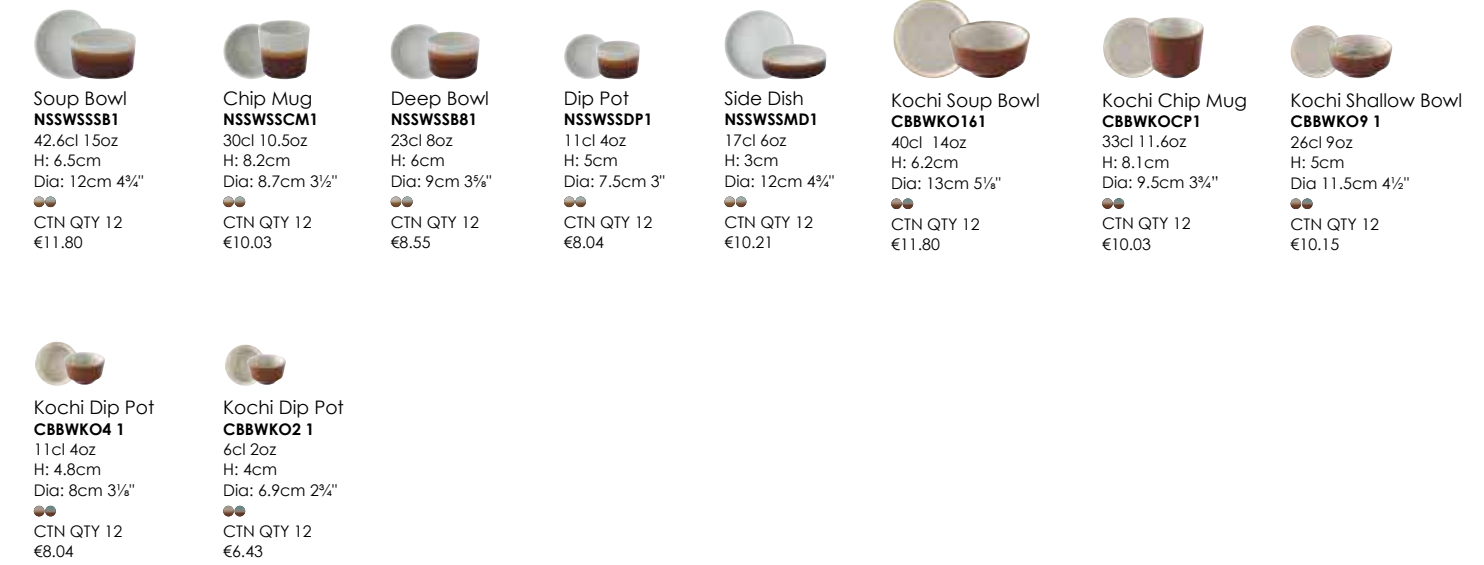

CHURCHILL® super vitrified

Stonecast®

Nourish

EACH PIECE IS UNIQUE

Siena Barley White
Code: NSSW

Siena Duck Egg
Code: NSSD

Kochi Barley White
Code: CBBW

Kochi Duck Egg
Code: CBDE